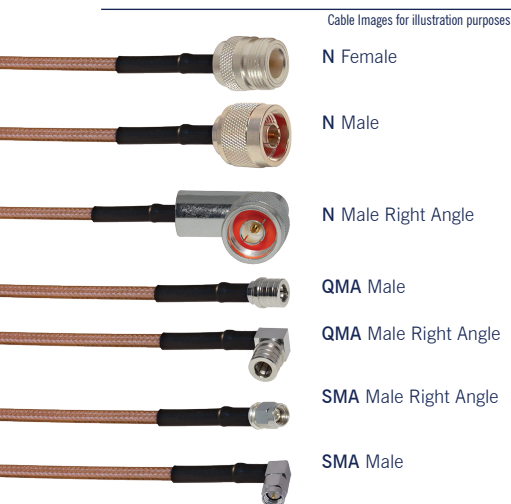

## Times Microwave LMR® LLPL Plenum Cable

SMA, N, QN and 7-16 DIN Connectors

- Low loss
- UL/NEC/CSA rated CMP/FT6
- Highly flexible and bendable

Custom Lengths Available

*XX = custom length in inches  
Contact sales about custom lengths  
and configurations*

Part Number	Connector 1	Connector 2	Cable
RFW-12495-XX	N Male (Nickel)	N Male (Nickel)	LMR®-200-LLPL
RFW-12864-XX	N Male (Silver)	N Male (Silver)	LMR®-200-LLPL
RFW-12543-XX	N Male	N Female	LMR®-200-LLPL
RFW-11800-XX	N Male	N Male	LMR®-240-LLPL
RFW-12582-XX	N Male	N Male Right Angle	LMR®-240-LLPL
RFW-12774-XX	7-16 DIN Male	7-16 DIN Male	LMR®-240-LLPL
RFW-12928-XX	N Male	N Female	LMR®-240-LLPL
RFW-12962-XX	N Male	QN Male	LMR®-240-LLPL
RFW-12963-XX	N Female	QN Male	LMR®-240-LLPL
RFW-12964-XX	QN Male	QN Male	LMR®-240-LLPL
RFW-11472-XX	SMA Male	SMA Male	LMR®-240-LLPL
RFW-12733-XX	N Male	N Male	LMR®-400-LLPL
RFW-12934-XX	N Male Compression Fit	N Male Compression Fit	LMR®-400-LLPL
RFW-12449-XX	N Male Hex	N Male Hex	LMR®-400-LLPL
RFW-12580-XX	N Male	N Male Right Angle	LMR®-400-LLPL
RFW-12217-XX	N Male Right Angle	N Male Right Angle	LMR®-400-LLPL
RFW-12497-XX	N Male	N Female	LMR®-400-LLPL
RFW-10884-XX	N Male	SMA Female	LMR®-400-LLPL
RFW-11660-XX	SMA Male	N Female	LMR®-400-LLPL

## Belden RG-142P Plenum Cable

SMA, QMA and N

- UL/NEC rated CMP/FT6
- MIL-DTL-17, M17/158-00001
- Brown-tinted FEP jacket
- Flexible
- High temperature

Custom Lengths Available

*XX = custom length in inches  
Contact sales about custom lengths  
and configurations*